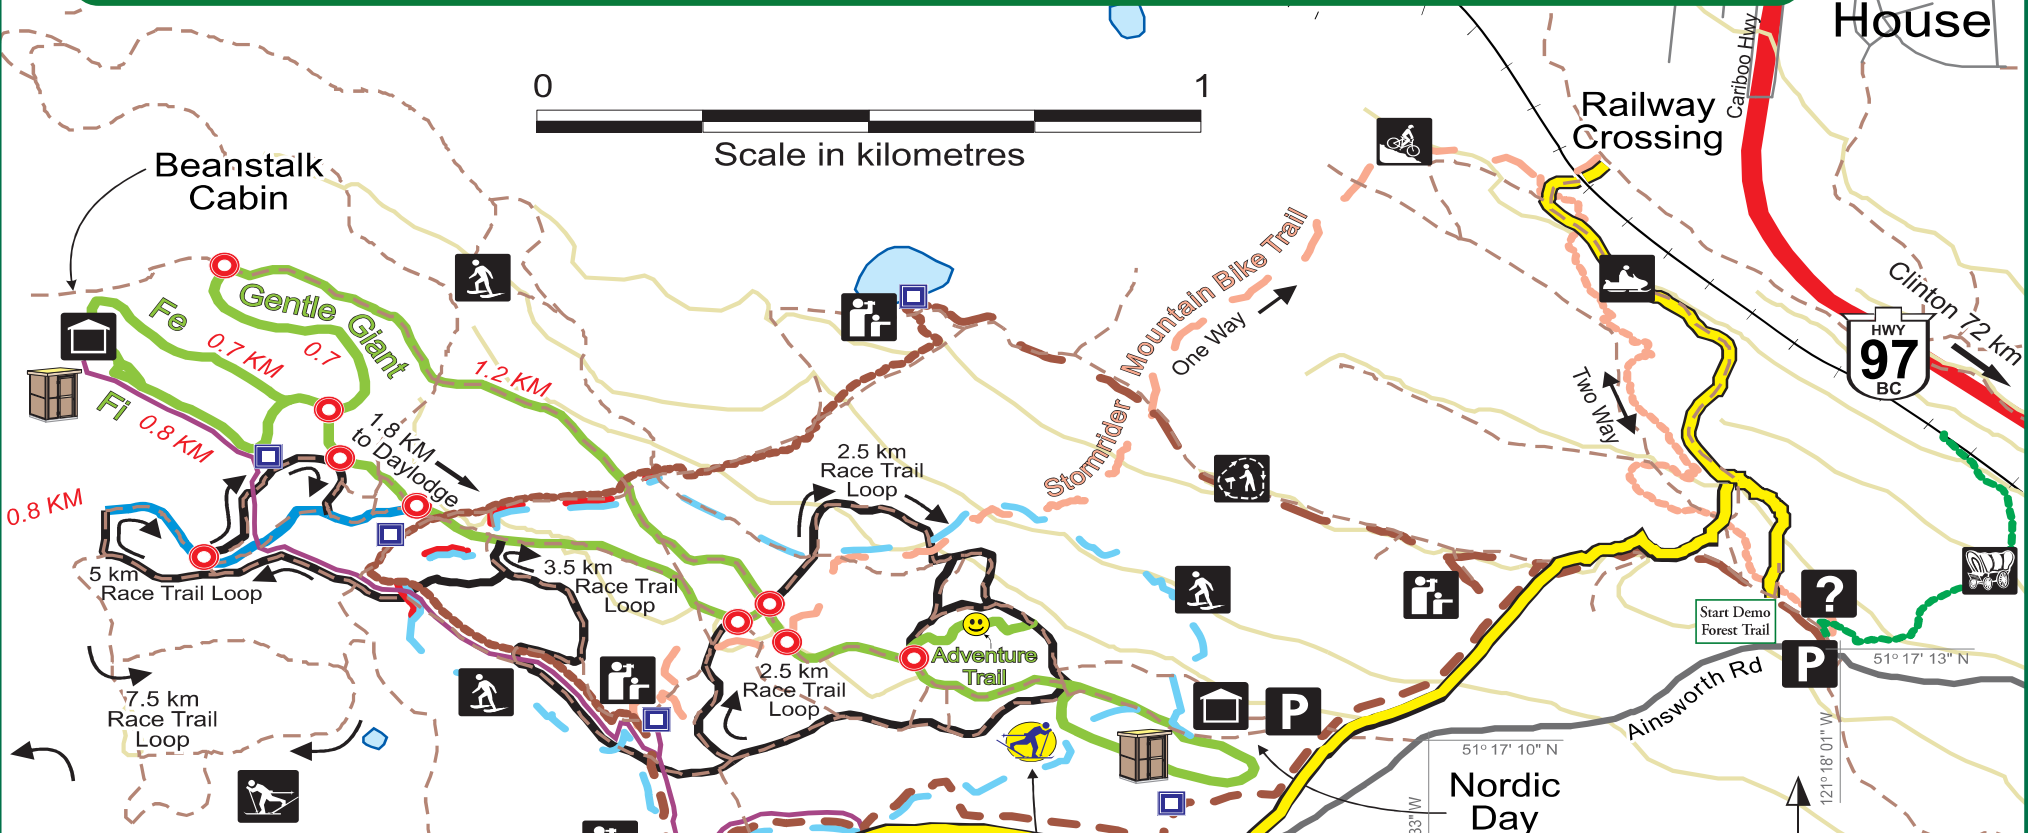

Recreation Sites and Trails BC

99 Mile Recreation Trails

100 Mile House

NOTICE
NON MOTORIZED
NO MOTORIZED VEHICLES
UNLESS AUTHORIZED
All Trails except the Snowmobile Trails have been established under the Forest and Range Practices Act with the intent and purpose of non-motorized recreation activities only. Forest Recreation Regulation 2013. THANK YOU FOR YOUR COOPERATION.

MAP LEGEND

	Easy		Low Mobility Trail
	Intermediate		Stormrider Mountain Bike Trail
	Advanced		Parking
	Snowshoe Trail		Information
	Snowmobile Trail		Cabin
	Demonstration Forest & Nature Trail		Washrooms
	Old Cariboo Wagon Trail		Nordic Skills Park
			Ski Trails Map Locations
			Rest Area

Low Mobility Trail Parking Lot

Nordic Skills Park

Nordic Day Lodge

Railway Crossing
Cariboo Hwy
Clinton 72 km
HWY 97 BC

Ainsworth Rd
51° 17' 13" N
121° 18' 01" W

51° 17' 10" N
121° 18' 33" W