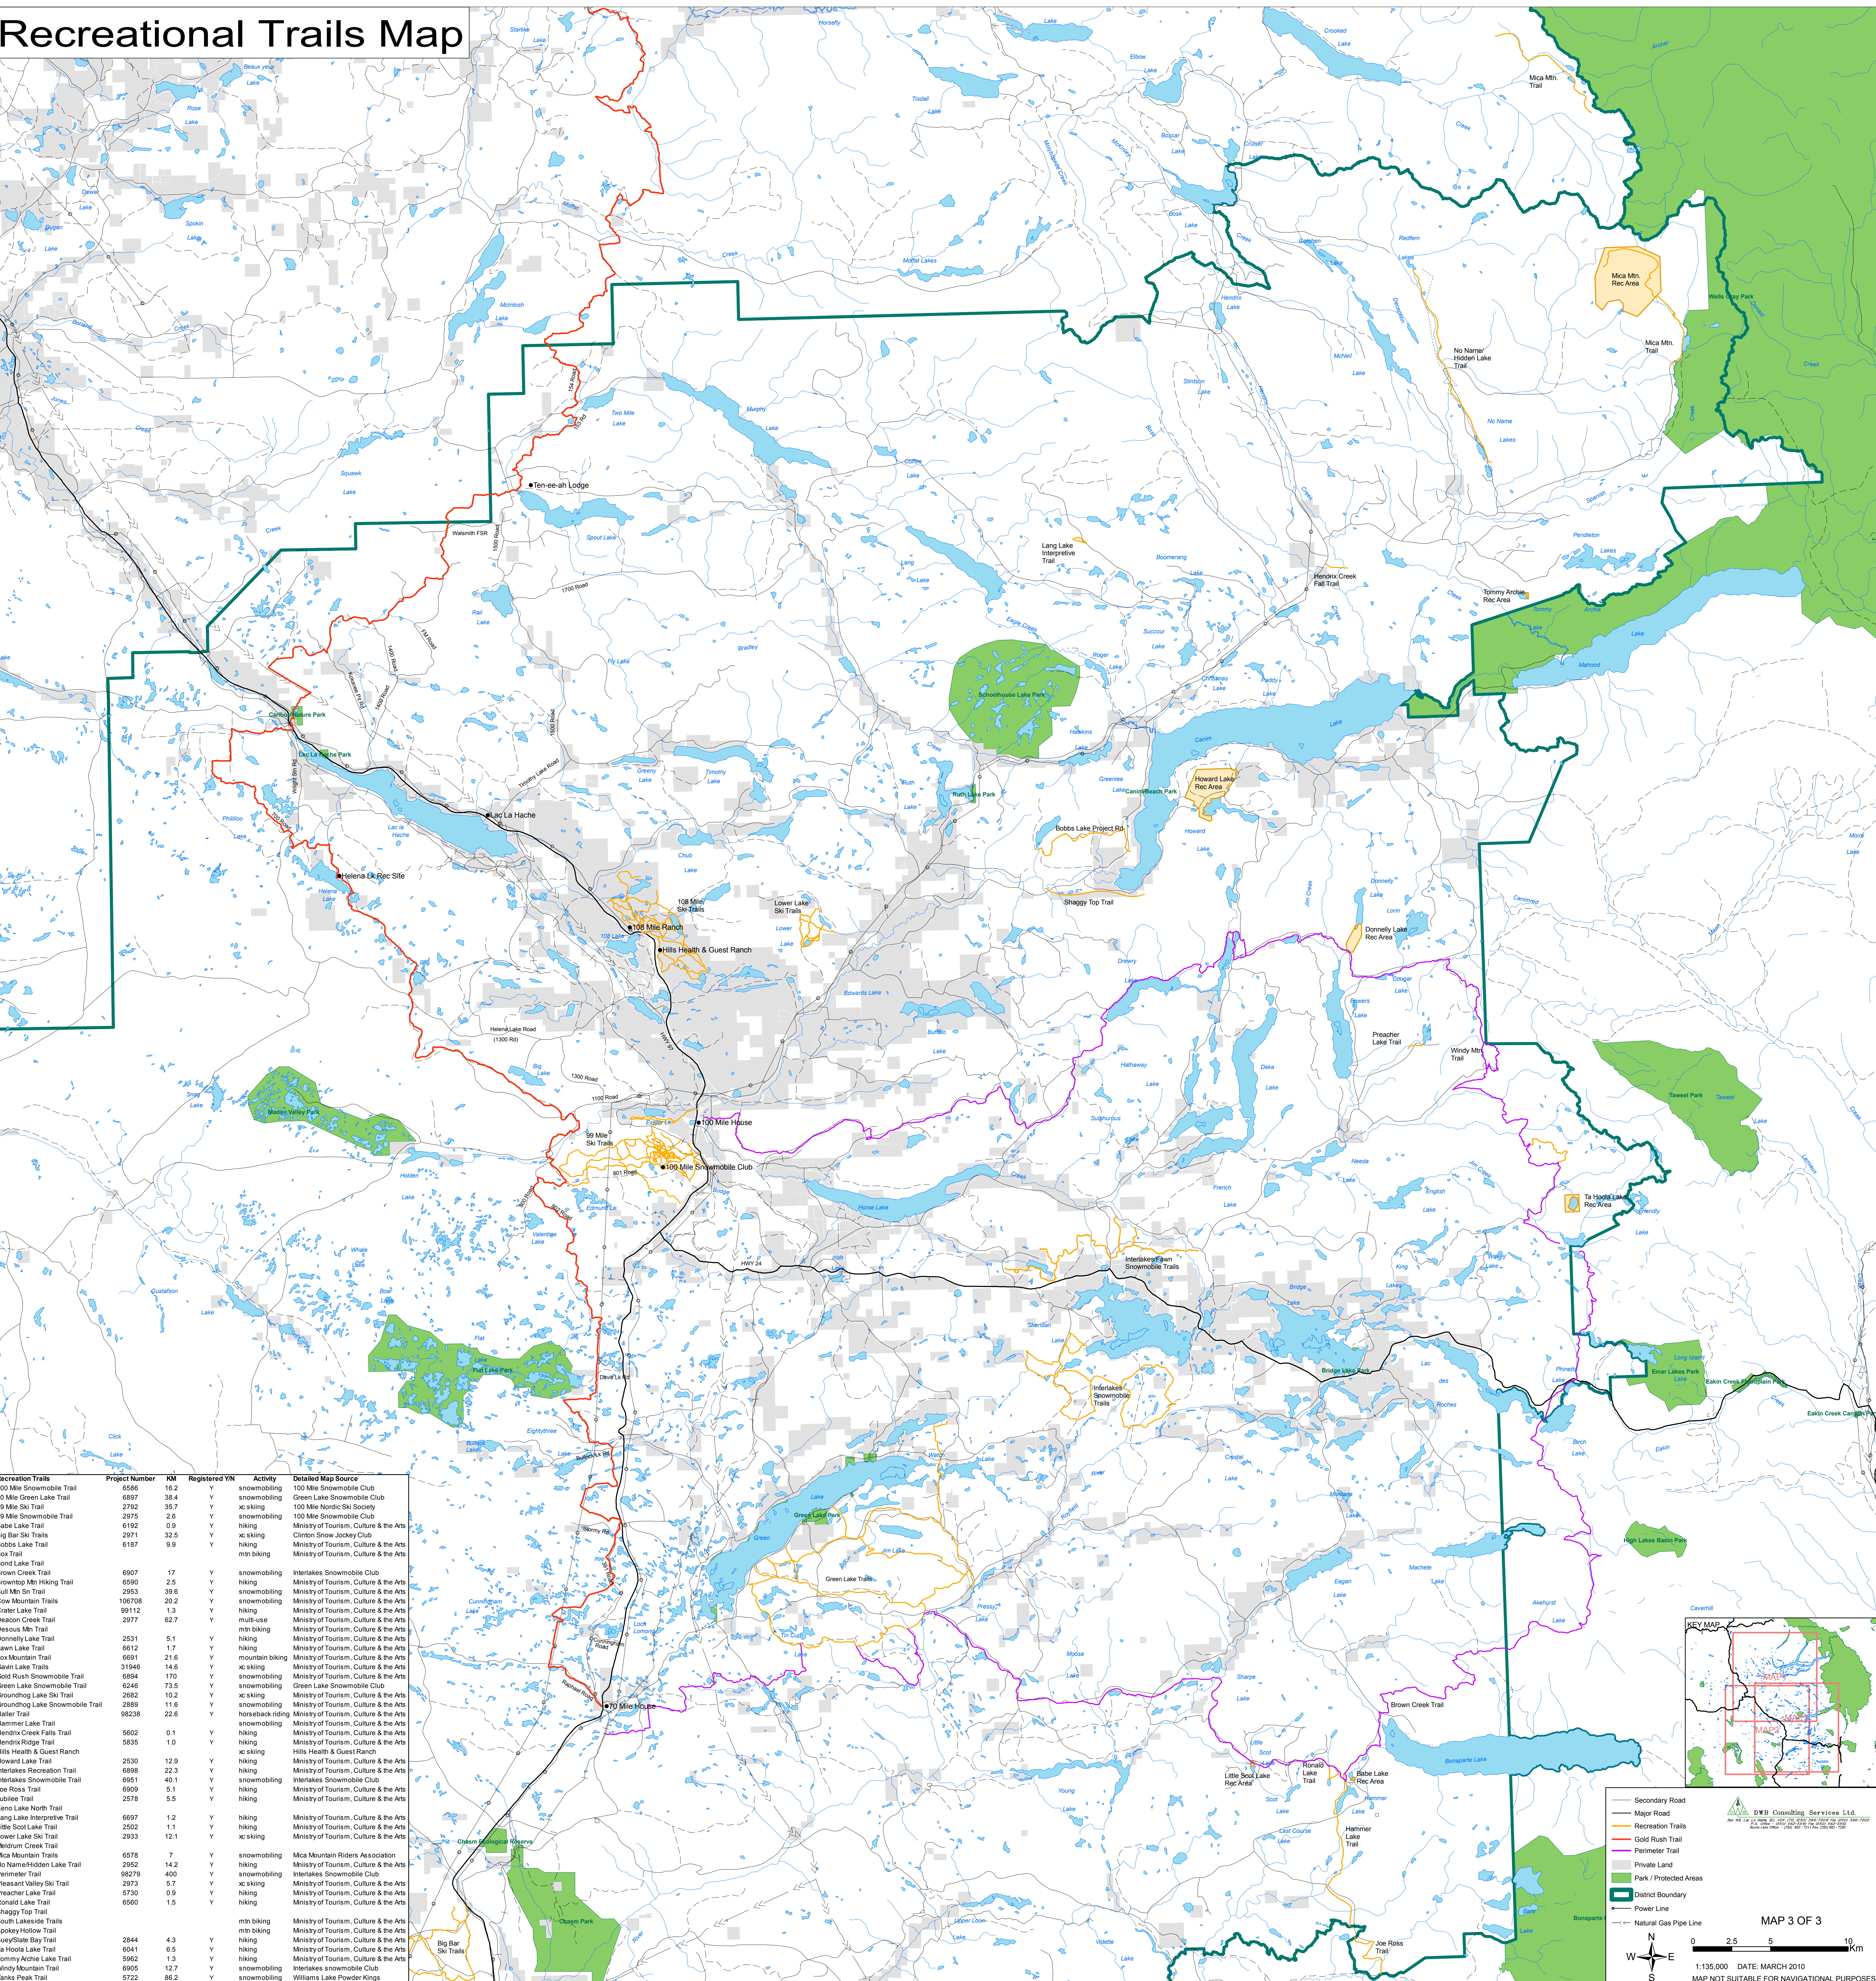

Recreational Trails Map

Secondary Road
Major Road
Recreation Trails
Gold Rush Trail
Perimeter Trail
Park / Protected Areas
District Boundary
Power Line
Natural Gas Pipe Line

D W Consulting Services Ltd.
1:135,000 DATE: MARCH 2010
MAP NOT SUITABLE FOR NAVIGATIONAL PURPOSES

MAP 3 OF 3